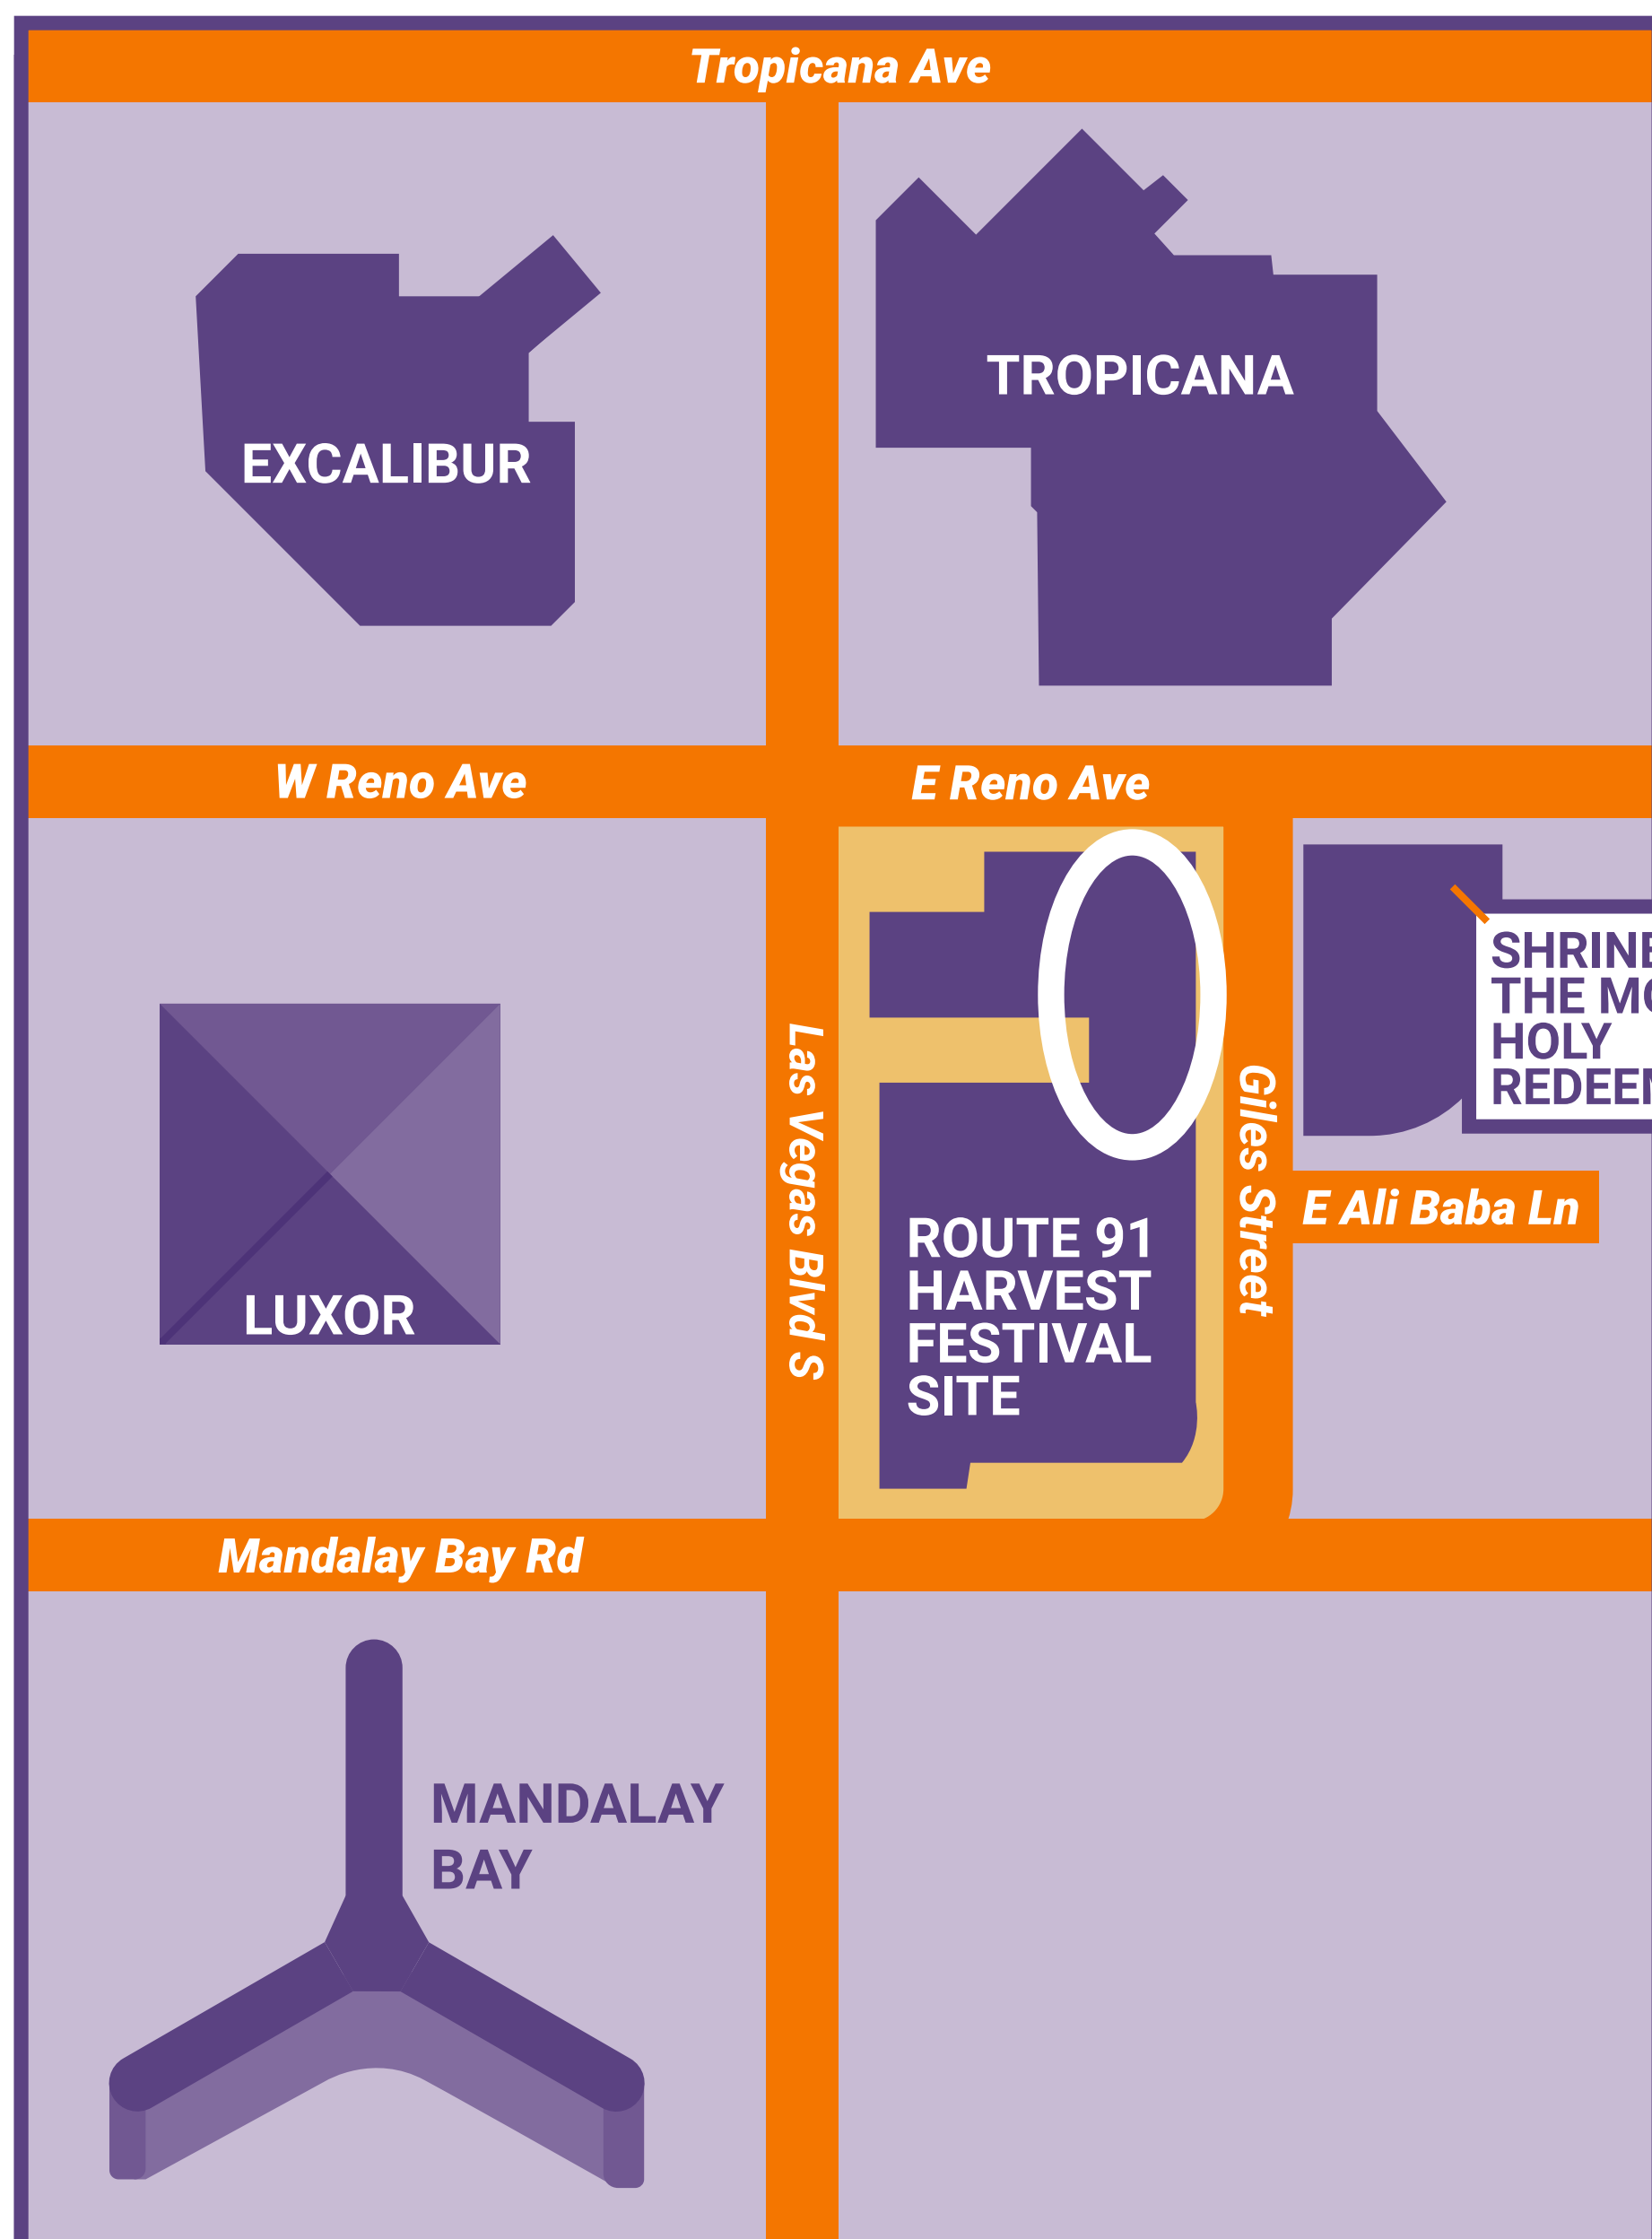

1 October Memorial

Proposed Location

MGM Resorts International is donating 2 acres of the Route 91 Harvest Festival location for a permanent memorial.

Scan to learn more about the project!